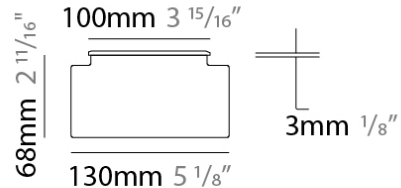

ELECTRICAL

Lamp Type: LED
Input Wattage (W): 7.3
Total Output Wattage (W): 6 / 11.5 (RGBW)
Dimming: Non-Dimmable
Control Gear: DMX
Driver Included: Yes (excluding RGBW)
Driver Location: Integrated / RGBW - Remote
Driver Type: White LED - Constant Voltage - Universal
Driver Class: Class 2
Input Voltage (V): 120 - 277
Output Voltage (V): 24
Constant Current (MA): RGBW 500
Upon Request: (Not included - see components [IP65 or higher enclosure to be supplied by others]) Remote: DMX / 0-10Vdc dimming / Phase dimming

LED

Number of LEDs: 6 / 8 (RGBW)
Color Temperature (°K): 3000 / 4000 / RGBW
Max. Delivered Lumen (lm): 515 / 535
Nominal Lumen (lm): 840 / 870
CRI: >80 CRI
Lamp Life (hrs): 60000

OPTICAL

Optic: 12 / 26 / 40 / ELI / ASY

RATINGS AND CERTIFICATIONS

Certified By: Certified for North American Standards
© 2024, T 1800-388-3382, F 416-247-9319, www.zaneen.com
Available for international specifications by adding 'INT' at the end of the existing Model #. For assistance on 'custom' specifications, contact zteam@zaneen.com.
In a constant effort to supply the best product, we reserve the right to change specifications or materials without notice. The most recent specification sheets are found at zaneen.com
Bug Rating: B0 U3 G0