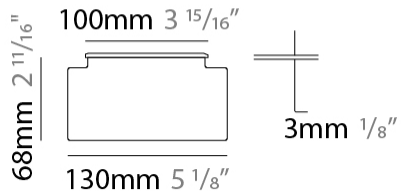

PHYSICAL

Shape: Rectangle
Length (mm): 450
Length (in): 17 ³/₄
Width (mm): 130
Width (in): 5 ¹/₈
Height (mm): 68
Height (in): 2 ¹¹/₁₆
Light Distribution: Uplight
Weight (kg): 3.1
Weight (lbs): 6.8
Load Resistance (kg): 500
Load Resistance (lbs): 1102
Installation Requirement: Installation in sleeve set in concrete with a 20 - 30 cm / 8 - 12 inches gravel drain bed
Screws: A4 stainless steel
Diffuser: Clear tempered glass
Gasket: Gore-Tex valve to prevent condensation inside the fitting.
Fixture Finish: SST
Fixture Material: Extruded Aluminum

ELECTRICAL

Lamp Type: LED
Input Wattage (W): 9.8 (Asy) / 13.5
Total Output Wattage (W): 8 (Asy) / 12
Dimming: Non-Dimming / Phase Dimming (120vac Only)
Driver Included: Yes
Driver Location: Integrated
Driver Type: Constant Current - 120 / 277Vac
Driver Class: Class 2
Input Voltage (V): 120 - 277
Constant Current (MA): 350
Upon Request: (Not included - see components [IP65 or higher enclosure to be supplied by others]) Remote: 0-10Vdc dimming

LED

Number of LEDs: 12
Color Temperature (°K): 3000 / 4000
Max. Delivered Lumen (lm): 1030 / 1070
Nominal Lumen (lm): 1680 / 1740
CRI: >80 CRI
Lamp Life (hrs): 60000

OPTICAL

Optic^o: 12 / 26 / 40 / ELI / ASY

RATINGS AND CERTIFICATIONS

Certified By: Certified for North American Standards
IP rating: IP67
IK Rating: IK10
Bug Rating: BU460

Manufacturer: Zaneen Inc. © 2024, T 1800-388-3382, F 416-247-9319, www.zaneen.com