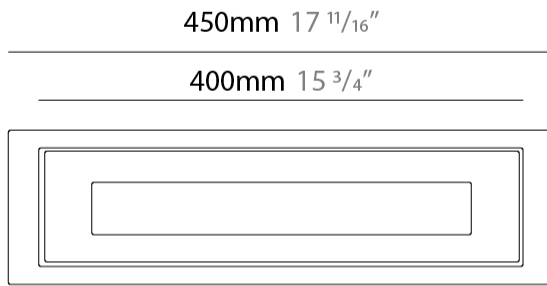

PHYSICAL

Shape: Rectangle
Length (mm): 450
Length (in): 17 ³/₄
Width (mm): 130
Width (in): 5 ¹/₈
Height (mm): 68
Height (in): 2 ¹¹/₁₆
Light Distribution: Uplight
Weight (kg): 3.1
Weight (lbs): 6.8
Load Resistance (kg): 500
Load Resistance (lbs): 1102
Installation Requirement: Installation in sleeve set in concrete with a 20 - 30 cm / 8 - 12 inches gravel drain bed
Screws: A4 stainless steel
Diffuser: Clear tempered glass
Gasket: Gore-Tex valve to prevent condensation inside the fitting.
Fixture Finish: SST
Fixture Material: Extruded Aluminum

ELECTRICAL

Lamp Type: LED
Input Wattage (W): 9.8 (Asy) / 13.5
Total Output Wattage (W): 8 (Asy) / 12
Dimming: Non-Dimming / Phase Dimming (120vac Only)
Driver Included: Yes
Driver Location: Integrated
Driver Type: Constant Current - 120 / 277Vac
Driver Class: Class 2
Input Voltage (V): 120 - 277
Constant Current (MA): 350
Upon Request: (Not included - see components [IP65 or higher enclosure to be supplied by others]) Remote: 0-10Vdc dimming

LED

Number of LEDs: 12
Color Temperature (°K): 3000 / 4000
Max. Delivered Lumen (lm): 1030 / 1070
Nominal Lumen (lm): 1680 / 1740
CRI: >80 CRI
Lamp Life (hrs): 60000

OPTICAL

Optic^o: 12 / 26 / 40 / ELI / ASY

RATINGS AND CERTIFICATIONS

Certified By: Certified for North American Standards
IP rating: IP67
IK Rating: IK10
Bug Rating: BU460

Manufacturer: Zaneen Inc. © 2024, T 1800-388-3382, F 416-247-9319, www.zaneen.com