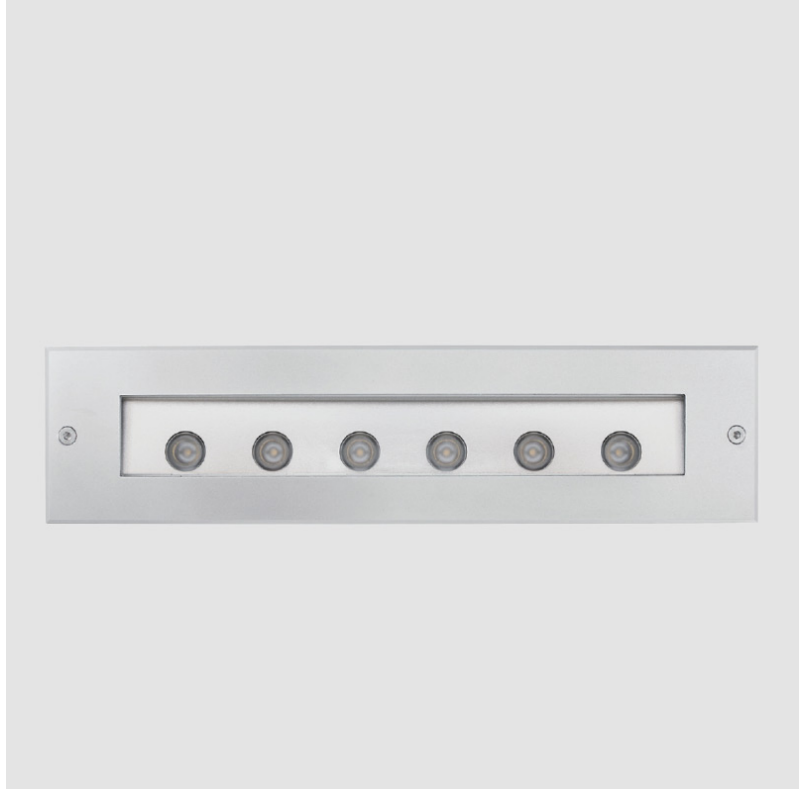

ELECTRICAL

Lamp Type: LED
Input Wattage (W): 7.3
Total Output Wattage (W): 6 / 11.5 (RGBW)
Dimming: Non-Dimmable
Control Gear: DMX
Driver Included: Yes (excluding RGBW)
Driver Location: Integrated / RGBW - Remote
Driver Type: White LED - Constant Voltage - Universal
Driver Class: Class 2
Input Voltage (V): 120 - 277
Output Voltage (V): 24
Constant Current (MA): RGBW 500
Upon Request: (Not included - see components [IP65 or higher enclosure to be supplied by others]) Remote: DMX / 0-10Vdc dimming / Phase dimming

LED

Number of LEDs: 6 / 8 (RGBW)
Color Temperature (°K): 3000 / 4000 / RGBW
Max. Delivered Lumen (lm): 515 / 535
Nominal Lumen (lm): 840 / 870
CRI: >80 CRI
Lamp Life (hrs): 60000

OPTICAL

Optic: 12 / 26 / 40 / ELI / ASY

RATINGS AND CERTIFICATIONS

Certified By: Certified for North American Standards
© 2024, T 1800-388-3382, F 416-247-9319, www.zaneen.com
Available for international specifications by adding 'INT' at the end of the existing Model #. For assistance on 'custom' specifications, contact zteam@zaneen.com.
In a constant effort to supply the best product, we reserve the right to change specifications or materials without notice. The most recent specification sheets are found at zaneen.com
Bug Rating: B0 U3 G0